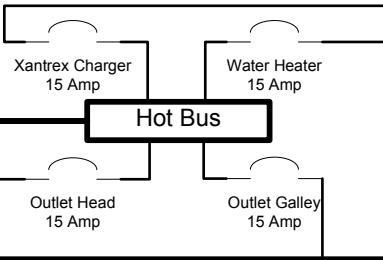

120V 30 Amp  
Shore  
Power

SmartPlug  
Inlet

Charles  
Isolation  
Transformer

Ground Bus

Neutral Bus

1502 ELCI Breaker, 120V 30 Amp  
w reverse polarity indicator

8247 Multimeter  
Volts, Amps, Hertz

1800 VSM 422

1210 4 position  
distribution panel

Xantrex  
TruCharge 20  
Battery  
Charger

Water Heater

GFCI Outlet  
Head

GFCI Outlet  
Galley